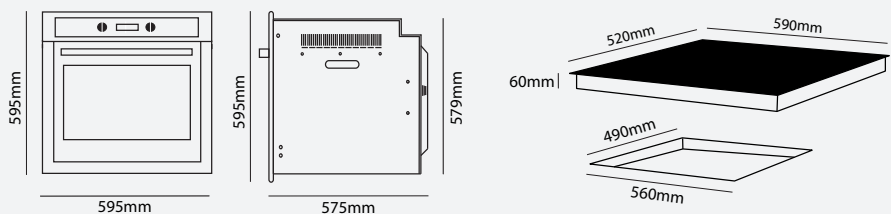

COOKTOP

600MM 4 ELEMENT
BLACK INDUCTION

HO36B14

- 9 Power Settings
- 4 Heating Zones
- Heat Indicators
- Digital Timer
- Touch Slider
- Child Lock
- 7 Year Warranty

This Parmco Combo is perfect for your kiwi home. The 600mm built-in oven provides a large 80L usable capacity to fit a family size roast or any other large dish. Removable side racks and removable inner door glass make cleaning super easy. Combined with the 600mm Black Induction cooktop, this Parmco PPB10I Pack is made to suit perfectly as a combo buy.